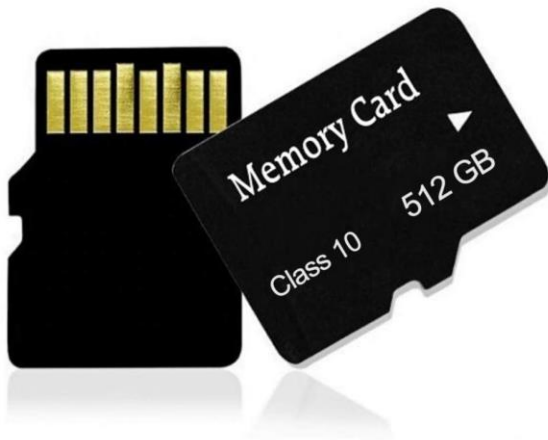

* THIS IMAGE ONLY FOR REFERENCE*

CAT 6 CABLE

VGA MALE FEMALE ADPTER

HDMI MALE FEMALE
ADAPTER

* THIS IMAGE ONLY FOR REFERENCE*

CARD READER

ALL IN ONE CONVERTER

* THIS IMAGE ONLY FOR REFERENCE*

MICRO USB OTG CABLE

LAPTOP COOLING PAD

WIRELESS MOUSE

* THIS IMAGE ONLY FOR REFERENCE*

WIRELESS KEYBOARD

WIFI DONGLE WITH SIM

* THIS IMAGE ONLY FOR REFERENCE*

MOBILE
CHARGER

MEMORY CARD

USB CARD

WIFI RECEIVER

* THIS IMAGE ONLY FOR REFERENCE*

2 Pack

LAN CONNECTOR ONE TO TWO

HARD DISK CASING

HARD DISK SSD CADDY