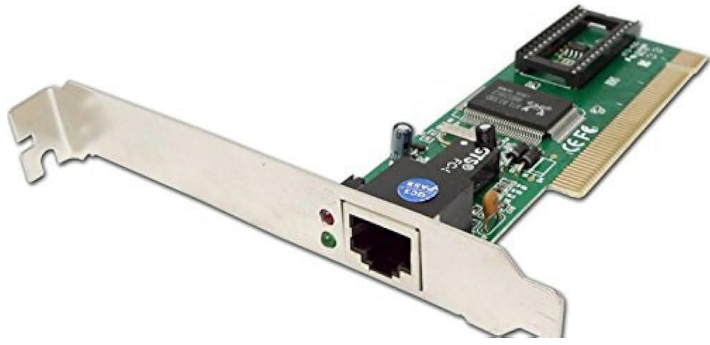

* THIS IMAGE ONLY FOR REFERENCE*

BLUETOOTH
SPEAKER

WIRE HANDSPHREE

* THIS IMAGE ONLY FOR REFERENCE*

WIRELESS HANDSPHREE

SOLDING MACHINE

* THIS IMAGE ONLY FOR REFERENCE*

MPIARE TESTER
MACHINE

EXTERNAL HARD DISK
COVER

* THIS IMAGE ONLY FOR REFERENCE*

WEB CAMERA

MULTI SCREEN
SPLITTER

PROJECTOR SCREEN

* THIS IMAGE ONLY FOR REFERENCE*

PROJECTOR SCREEN
STAND

SMART WATCH

* THIS IMAGE ONLY FOR REFERENCE*

LAN CARD

USB FLASH DRIVE

* THIS IMAGE ONLY FOR REFERENCE*

Plug (Male)	Socket (Female)	Name	Format/Use	Found On
		Type A 13.9mm x 4.45mm	Digital Video + Audio (& Ethernet v1.4) HDMI is the latest commercial standard for high-definition digital video and audio signals in the one connection.	Modern Televisions, Monitors, Laptops, Blu-ray, DVD, PVR, Projectors, X-Box 360, PS3, Personal Computers & more!
		Type C (Mini HDMI) 10.42mm x 2.42mm	v1.3 cables are capable of current-generation high-definition and 3D output, while v1.4 will cater to the next-gen 2k x 4k super-high definition and even better 3D signals along with wired network support.	Camcorders, Digital Cameras, Notebooks, Tablet PCs and other small A/V devices.
		Type D (Micro HDMI) 6.4mm x 2.8mm		Tablet PCs, Camcorders, Digital Cameras and other miniaturized A/V devices.