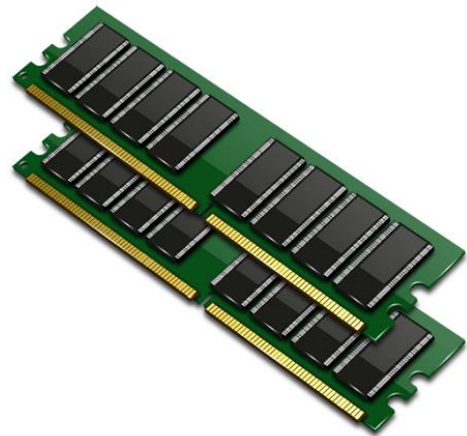

RAM FOR LAPTOP AND
DEKSTOP (ALL STORAGE
AVAILABLE)

* THIS IMAGE ONLY FOR REFERENCE*